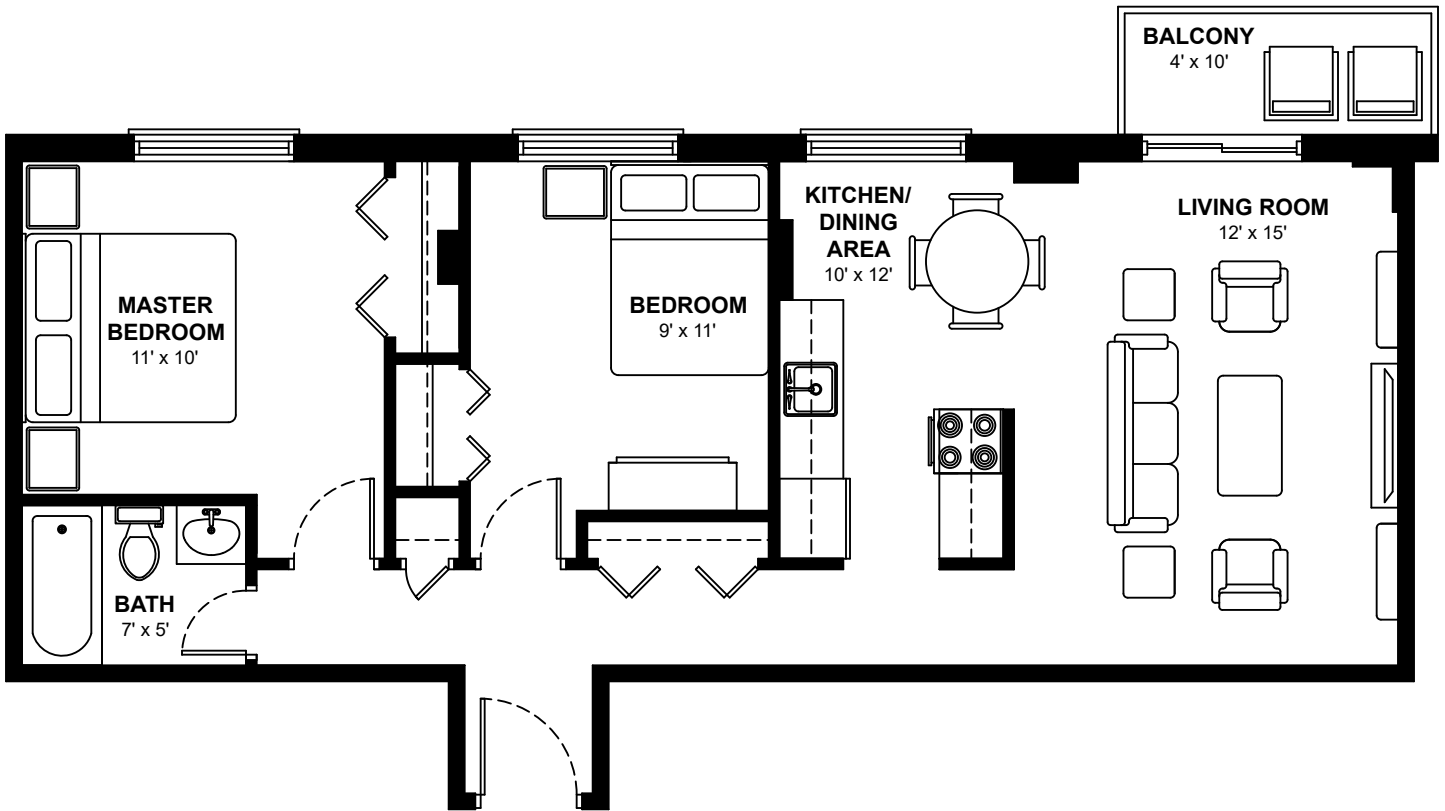

# HI LEVEL PLACE

11005 98<sup>th</sup> Ave, Edmonton

## Two Bedroom Apartments

Approximately 868 sq. ft.

These floor plans are representative only. All dimensions are approximate.